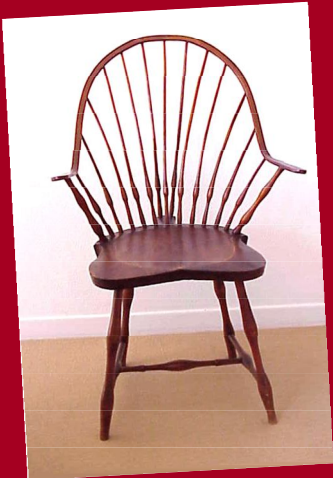

English Bin Label C1850

English Wine Cooler, I. Jacobs  
Bristol C1780

French Enamel Label  
Samson of Paris C1870

English Enamel Wine Label 1780-1800

American Connecticut Lady's  
continuous arm Windsor Chair  
C1800

English Art Deco Decanter  
Sheffield 1926  
Silver Label Hester Bateman  
C1780

English Silver Wine labels. London C1760

English Battersea Enamel Wine Label,  
London 1753-1756

English Decanter C1800  
English Enamel Wine Label  
C1780