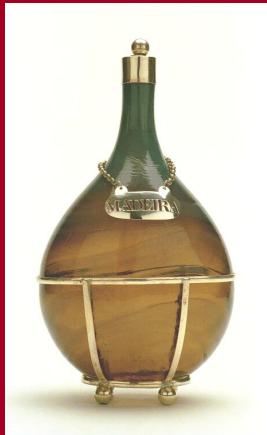

English Bin Label C1850

English Wine Cooler, I. Jacobs  
Bristol C1780

French Enamel Label  
Samson of Paris C1870

English Enamel Wine Label 1780-1800

American Connecticut Lady's  
continuous arm Windsor Chair  
C1800

English Art Deco Decanter  
Sheffield 1926  
Silver Label Hester Bateman  
C1780

English Silver Wine labels. London C1760

English Battersea Enamel Wine Label,  
London 1753-1756

English Decanter C1800  
English Enamel Wine Label  
C1780

English Mallet shaped Decanters C1880

English Bristol Condiment Bot-  
tles C1800

English, Ivory neck collar  
C 1800

**THE WELLS COLLECTION  
OLD BEACH GALLERY  
MARINA DEL REY  
AUGUST 12-27 2004**