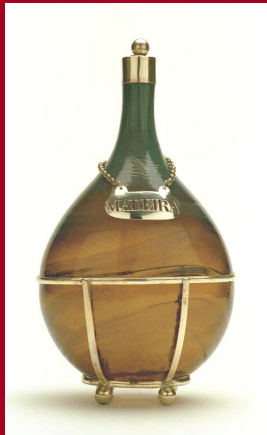

English Bin Label C1850

English Wine Cooler, I. Jacobs Bristol C1780

French Enamel Label Samson of Paris C1870

English Enamel Wine Label 1780-1800

American Connecticut Lady's continuous arm Windsor Chair C1800

English Art Deco Decanter Sheffield 1926 Silver Label Hester Bateman C1780

English Silver Wine labels. London C1760

English Battersea Enamel Wine Label, London 1753-1756

English Decanter C1800 English Enamel Wine Label C1780

English Mallet shaped Decanters C1880

English Bristol Condiment Bottles C1800

English Ivory neck collar C1800

THE WELLS COLLECTION  
OLD BEACH GALLERY  
MARINA DEL REY  
AUGUST 12-27 2004