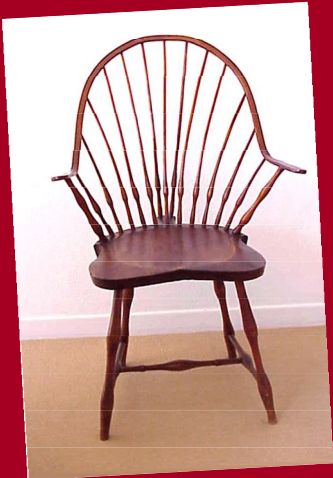

English Bin Label C1850

English Wine Cooler, I. Jacobs Bristol C1780

French Enamel Label Samson of Paris C1870

English Enamel Wine Label 1780-1800

American Connecticut Lady's continuous arm Windsor Chair C1800

English Art Deco Decanter Sheffield 1926 Silver Label Hester Bateman C1780

English Silver Wine labels. London C1760

English Battersea Enamel Wine Label, London 1753-1756

English Decanter C1800 English Enamel Wine Label C1780